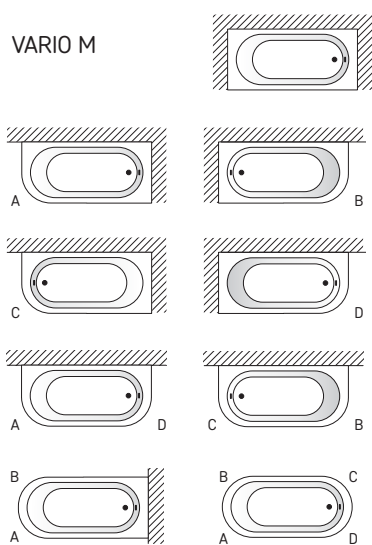

Vario collection

Laconic shape, clear lines. M, L and XL base models. 25 versions tailored to a specific bathroom. Made from Cast Stone - a reliable, solid and stable material with a classically shiny surface.

VARIO M

VARIO L

VARIO XL

H U M A N   E L E G A N T   S M A R T   A L T E R N A T I V E

PAA Ltd.
VAT. No. LV40003133269
12A Ūnijas iela, Rīga, LV-1084

Phone: +371 67830918
E-mail: export@paa.lv
Homepage: www.paabaths.com

Bank: Luminor Bank AS
SWIFT code: RIKOLV2X
IBAN: LV14RIK0000084100890