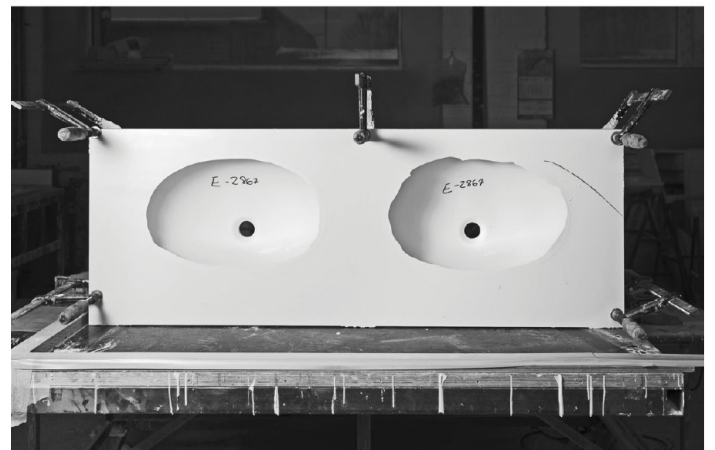

H U M A N   E L E G A N T   S M A R T   A L T E R N A T I V E