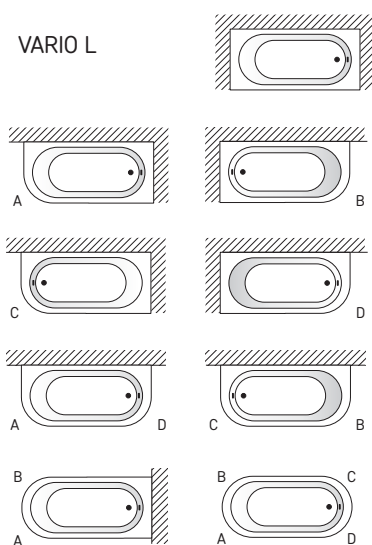

Corner bathtub that fully adheres to walls and floor. Light perimeter line and shelf on the top. A place for water mixers.

Quadro

Quadro On

H U M A N E L E G A N T S M A R T A L T E R N A T I V E

Made to Measure concept

VARIO L 1660 X 750 ABCD

VARIO M 1580 X 750 B

VARIO M

VARIO L

VARIO XL

H U M A N E L E G A N T S M A R T A L T E R N A T I V E

PAA Ltd.
 VAT. No. LV40003133269
 12A Ūnijas iela, Rīga, LV-1084

Phone: +371 67830918
 E-mail: export@paa.lv
 Homepage: www.paabaths.com