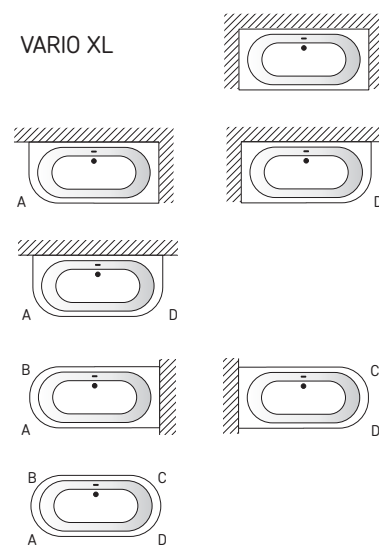

Corner bathtub that fully adheres to walls and floor. Light perimeter line and shelf on the top. A place for water mixers.

Quadro

Quadro On

H U M A N E L E G A N T S M A R T A L T E R N A T I V E

Made to Measure concept

Made to Measure bathtubs:

- customized surface;
- irregular angles;
- rounded and slanted corners;
- cut-out towel holder;
- fixing of water mixers;
- white or tinted surface;
- 360° tub positioning in the surface.

VARIO L 1660 X 750 ABCD

VARIO M 1580 X 750 B

VARIO M

VARIO L

VARIO XL

H U M A N E L E G A N T S M A R T A L T E R N A T I V E

PAA Ltd.
 VAT. No. LV40003133269
 12A Ūnijas iela, Rīga, LV-1084

Phone: +371 67830918
 E-mail: export@paa.lv
 Homepage: www.paabaths.com