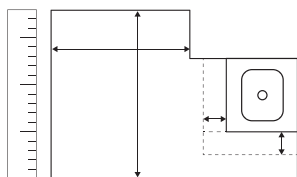

Corner bathtub that fully adheres to walls and floor. Light perimeter line and shelf on the top. A place for water mixers.

Quadro

Quadro On

H U M A N E L E G A N T S M A R T A L T E R N A T I V E

Made to Measure concept

Washbasins, bathtubs and shower trays custom tailored to individual bathroom designs. Individually made to match exact specifications.

Made to Measure washbasins:

- customized dimensions;
- irregular angles;
- cut-outs;
- rounded and slanted corners;
- various basin models;
- elegant surface colors;
- fixing of water mixers and accessories;
- cut-out towel holders and waste bins.

Made to Measure bathtubs:

- customized surface;
- irregular angles;
- rounded and slanted corners;
- cut-out towel holder;
- fixing of water mixers;
- white or tinted surface;
- 360° tub positioning in the surface.

Made to Measure shower trays:

- customized dimensions;
- irregular angles;
- cut-outs;
- elegant colors.

Bathroom planning steps

1 Measure bathroom area and draw a washbasin, bathtub or shower

2 For washbasin - choose the bowl