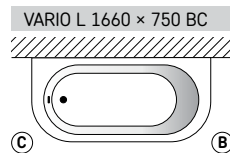

Vasca da bagno in Cast stone, VARIO M 1560 × 750 AD	1540	1910	VAVARMAD/xx
Vasca da bagno in Cast stone, VARIO M 1560 × 750 BC	1540	1910	VAVARMBC/xx
Vasca da bagno in Cast stone, VARIO L 1660 × 750 AD	1690	2080	VAVARLAD/xx
Vasca da bagno in Cast stone, VARIO L 1660 × 750 BC	1690	2080	VAVARLBC/xx
Vasca da bagno in Cast stone, VARIO XL 1755 × 800 AD	2015	2320	VAVARXLAD/xx