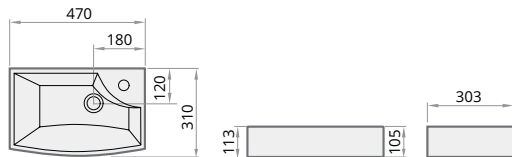

470 × 310 mm
h = 105 mm
without overflow

Washbasin in Cast Stone

210

375

IMST/xx

Optional:

Brackets, 2 pcs., white

65

IZKMST/00

Cut-out for mixer tap available only on right side

Brackets