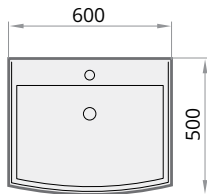

Item

Description

Price EUR

White

In colour

Art. NR.

White / In colour

STEP

600 × 500 mm

h = 120 mm

Washbasin in Cast Stone

330

465

ISTE/xx

Optional:

Brackets, 2 pcs., white

60

IZKTR/00