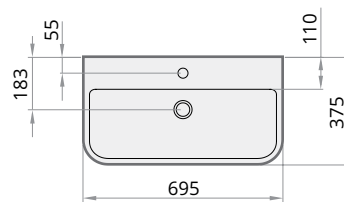

Item

Description

Price EUR

White

In colour

Art. NR.

White / In colour

SAMBA 70

695 × 375 mm

h = 139 mm

Washbasin in Cast Stone

330

520

ISA/xx

Optional:

Brackets, 2 pcs., white

75

IZKSA/00