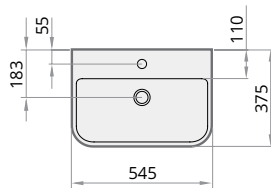

Item

Description

Price EUR

White

In colour

Art. NR.

White / In colour

SAMBA 55

545 × 375 mm
h = 139 mm

Washbasin in Cast Stone

240

370

IMSA/xx

Optional:

Brackets, 2 pcs., white

70

IZKSA/00