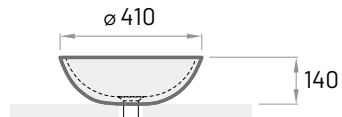

ROUND ON

ø 410 mm

h = 140 mm

Countertop washbasin,
overflow not
available

Description	White	In colour	Art. NR.
Washbasin in Cast Stone	320	555	IROON/xx
Silkstone® washbasin with drain*	420	585	IROSON/xx
GRAPHITE washbasin with drain*		695	IROSON/01

* The surface of the drain cover is made of the same material and tint as the washbasin.