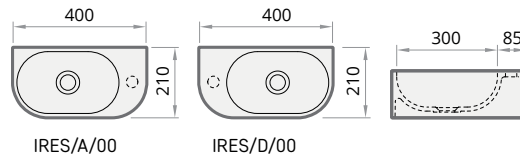

400 × 210 mm

h = 140 mm

Mountable on the wall or on the surface, overflow not available

Silkstone® washbasin* (left/right side)

300

IRES/A/00; IRES/D/00

Washbasin with integrated screw places for wall mounting