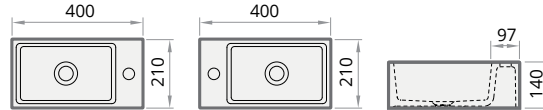

Item	Description	Price EUR		Art. NR.
		White	In colour	White / In colour

MI A/D
 400 × 210 mm
 h = 140 mm
 Mountable on the wall or on the surface,
 overflow
 not available

Silkstone® washbasin* (left/right side)	300		IMIS/A/00; IMIS/D/00
---	-----	--	----------------------

Washbasin with integrated screw places for wall mounting

IMIS/A/00

IMIS/D/00

* *Permanent open drain with Silkstone® cover*

* Optional:

Permanent open drain with Silkstone® cover	100	100	DEIZSNOP/xx
Permanent open drain with Cast Stone cover	100	105	DKIZPBNOP/xx