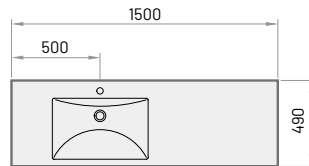

Washbasin in Cast Stone - right side basin

590

700

ILS1500/D/xx

Washbasin in Cast Stone - left side basin

590

700

ILS1500/A/xx

Washbasin in Cast Stone - centered basin

590

700

ILS1500/xx

Optional:

Brackets, 2 pcs., white or satin colour

200

IZKLS/00; IZKLS/01

Brackets, 2 pcs., stainless steel

420

IZKLS/NT

Stainless steel brackets
for washbasins LONG STEP 150

LONG STEP 1500/A