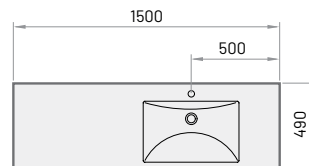

LONG STEP 1500/D