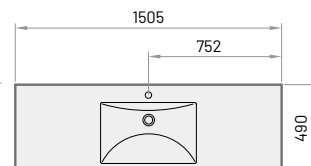

LONG STEP 1500