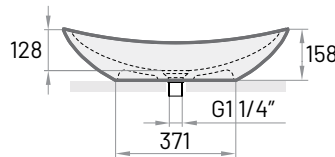

Item

Description

Price EUR

White

In colour

Art. NR.

White / In colour

FELICE

690 × 375 mm

h = 158 mm

Mounted on the
surface

without overflow

Silkstone® washbasin with drain*

600

700

IFES/xx

GRAPHITE washbasin with drain*

925

IFES/01

* The surface of the drain cover is made of the same material and tint as the washbasin.