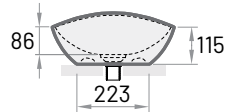

Item

Description

Price EUR

White

In colour

Art. NR.

White / In colour

FELICE

690 × 375 mm

h = 158 mm

Mounted on the
surface

without overflow

Silkstone® washbasin with drain*

600

700

IFES/xx

GRAPHITE washbasin with drain*

925

IFES/01

* The surface of the drain cover is made of the same material and tint as the washbasin.