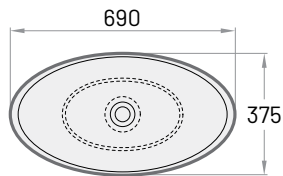

Item

Description

Price EUR

White

In colour

Art. NR.

White / In colour

FELICE

690 × 375 mm

h = 158 mm

Mounted on the
surface

without overflow

Silkstone® washbasin with drain*

600

700

IFES/xx

GRAPHITE washbasin with drain*

925

IFES/01

* The surface of the drain cover is made of the same material and tint as the washbasin.