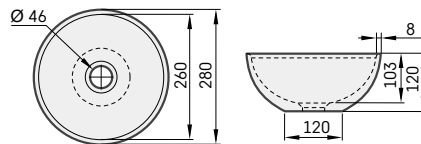

Item

Description

Price EUR

White

In colour

Art. NR.

White / In colour

DO 28

ø 280 mm

h = 120 mm

Mountable on the surface,
overflow
not available

Washbasin in Cast Stone*	260	345	ID028/xx
Silkstone® washbasin*	270	315	ID0S28/xx
GRAPHITE washbasin*		365	ID0S28/01

* *Permanent
open drain with
Silkstone® cover*