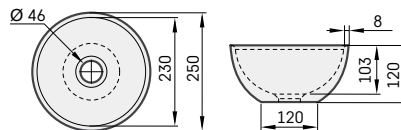

Item	Description	Price EUR		Art. NR.
		White	In colour	White / In colour

DO 25
ø 250 mm
h = 120 mm
Mountable on the surface,
overflow
not available

Washbasin in Cast Stone*	225	295	IDO25/xx
Silkstone® washbasin*	240	295	IDOS25/xx
GRAPHITE washbasin*		345	IDOS25/01