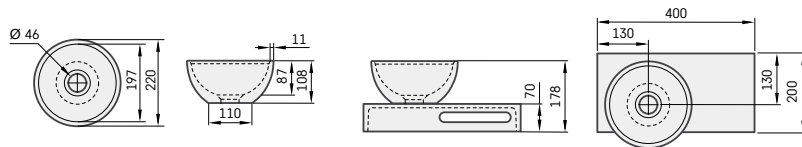

Item	Description	Price EUR		Art. NR.
		White	In colour	White / In colour

DO 22
 ø 220 mm
 h = 108 mm
 Mountable on the surface,
 overflow
 not available

Washbasin in Cast Stone*	195	260	ID0/xx
Silkstone® washbasin*	190	290	IDOS/xx
GRAPHITE washbasin*		325	IDOS/01
Shelf for DO 22 washbasin in Silkstone®**	265	325	IDOPS/xx

** Shelf with integrated screw places for wall mounting

* Optional:

Permanent open drain with Silkstone® cover	100	100	DEIZSNOP/xx
Permanent open drain with Cast Stone cover	100	105	DKIZPBNOP/xx

* Permanent
 open drain with
 Silkstone® cover