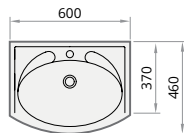

Item

Description

Price EUR

White

In colour

Art. NR.

White / In colour

DELTA

600 × 460 mm
 900 × 460 mm
 1200 × 460 mm
 h = 180 mm

Washbasin in Cast Stone

DELTA 60 (600 mm)	230	360	IDE600/xx
DELTA 90/A (900 mm - right side basin)	290	410	IDE900/D/xx
DELTA 90/D (900 mm - left side basin)	290	410	IDE900/A/xx
DELTA 120 (1200 mm - centered basin)	330	470	IDE1200/xx

Optional:

Brackets, 2 pcs., white or satin colour	100	IZKL/xx
Brackets, 2 pcs., stainless steel	110	IZKL/NT

DELTA 60 (IDE600/xx)

DELTA 90/A (IDE900/A/xx)

DELTA 90/D (IDE900/D/xx)

DELTA 120 (IDE1200/xx)

Brackets, rounded