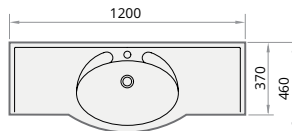

600 × 460 mm
 900 × 460 mm
 1200 × 460 mm
 h = 180 mm

Washbasin in Cast Stone

DELTA 60 (600 mm)	230	360	IDE600/xx
DELTA 90/A (900 mm - right side basin)	290	410	IDE900/D/xx
DELTA 90/D (900 mm - left side basin)	290	410	IDE900/A/xx
DELTA 120 (1200 mm - centered basin)	330	470	IDE1200/xx

Optional:

Brackets, 2 pcs., white or satin colour	100	IZKL/xx
Brackets, 2 pcs., stainless steel	110	IZKL/NT

DELTA 60 (IDE600/xx)

DELTA 90/A (IDE900/A/xx)

DELTA 90/D (IDE900/D/xx)

DELTA 120 (IDE1200/xx)

Brackets, rounded