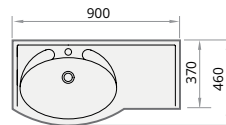

600 × 460 mm
 900 × 460 mm
 1200 × 460 mm
 h = 180 mm

Washbasin in Cast Stone

DELTA 60 (600 mm)	230	360	IDE600/xx
DELTA 90/A (900 mm - right side basin)	290	410	IDE900/D/xx
DELTA 90/D (900 mm - left side basin)	290	410	IDE900/A/xx
DELTA 120 (1200 mm - centered basin)	330	470	IDE1200/xx

Optional:

Brackets, 2 pcs., white or satin colour	100	IZKL/xx
Brackets, 2 pcs., stainless steel	110	IZKL/NT

DELTA 60 (IDE600/xx)

DELTA 90/A (IDE900/A/xx)

DELTA 90/D (IDE900/D/xx)

DELTA 120 (IDE1200/xx)

Brackets, rounded