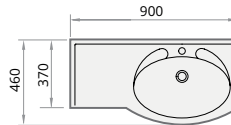

600 × 460 mm
 900 × 460 mm
 1200 × 460 mm
 h = 180 mm

Washbasin in Cast Stone

DELTA 60 (600 mm)	230	360	IDE600/xx
DELTA 90/A (900 mm - right side basin)	290	410	IDE900/D/xx
DELTA 90/D (900 mm - left side basin)	290	410	IDE900/A/xx
DELTA 120 (1200 mm - centered basin)	330	470	IDE1200/xx

Optional:

Brackets, 2 pcs., white or satin colour	100	IZKL/xx
Brackets, 2 pcs., stainless steel	110	IZKL/NT

DELTA 60 (IDE600/xx)

DELTA 90/A (IDE900/A/xx)

DELTA 90/D (IDE900/D/xx)

DELTA 120 (IDE1200/xx)

Brackets, rounded