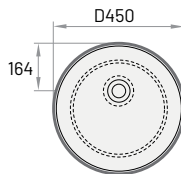

### DECO

ø 450 mm  
h = 122 mm

Countertop washbasin,  
overflow not  
available

Washbasin in Cast Stone with drain\*

445

580

IDEC/xx

Silkstone® washbasin with drain\*

505

675

IDECS/xx

GRAPHITE washbasin with drain\*

840

IDECS/01

To install the washbasin on the surface - additional min. Ø120 mm cut-out in surface should be drilled

\* The surface of the drain cover is made of the same material and tint as the washbasin.