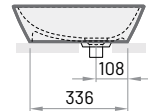

### DECO

ø 450 mm  
h = 122 mm

Countertop washbasin,  
overflow not  
available

Washbasin in Cast Stone with drain\*

445

580

IDEC/xx

Silkstone® washbasin with drain\*

505

675

IDECS/xx

GRAPHITE washbasin with drain\*

840

IDECS/01

To install the washbasin on the surface - additional min. Ø120 mm cut-out in surface should be drilled

\* The surface of the drain cover is made of the same material and tint as the washbasin.