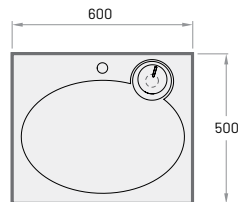

Item**Description****Price EUR****Art. NR.**

White

In colour

White / In colour

**CLARO MINI**

600 × 500 mm
h = 90 mm

Maximum depth of
washing machine
370 mm

Overflow option not
available

Cast Stone wasbasin with kit*

455

630

KICLAMISIF/xx

Optional:

Soap tray of another colour

70

100

DEIZTCLAMI/xx

* Kit contains: soap tray, drain with outlet for washing machine, 2 white brackets

Brackets.