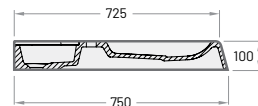

Item	Description	Price EUR		Art. NR.
		White	In colour	White / In colour

CLARO GRANDE

600 × 750 mm
h = 100 mm

Maximum depth of
washing machine
600 mm

Overflow option not
available

Cast Stone wasbasin with kit*	620	785	KICLAGRSIF/xx
Optional:			
Soap tray of another colour	70	100	DEIZTCLAGR/xx

* Kit contains: soap tray, drain with outlet for washing machine, 2 white brackets

Brackets.