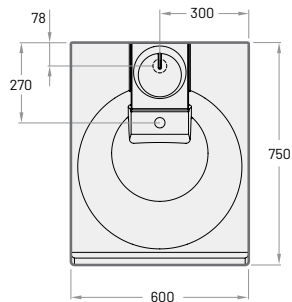

Item	Description	Price EUR		Art. NR.
		White	In colour	White / In colour

CLARO GRANDE

600 × 750 mm
h = 100 mm

Maximum depth of
washing machine
600 mm

Overflow option not
available

Cast Stone wasbasin with kit*	620	785	KICLAGRSIF/xx
Optional:			
Soap tray of another colour	70	100	DEIZTCLAGR/xx

* Kit contains: soap tray, drain with outlet for washing machine, 2 white brackets

Brackets.