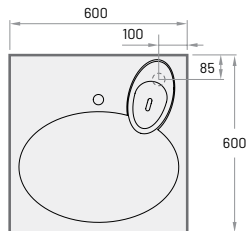

600 × 600 mm
h = 90 mm

Maximum depth of
washing machine
470 mm

Overflow option not
available

Cast Stone wasbasin with kit*

475

640

KICLASIF/xx

Optional:

Soap tray of another colour

70

100

DEIZTCLA/xx

* Kit contains: soap tray, drain with outlet for washing machine, 2 white brackets

Brackets.