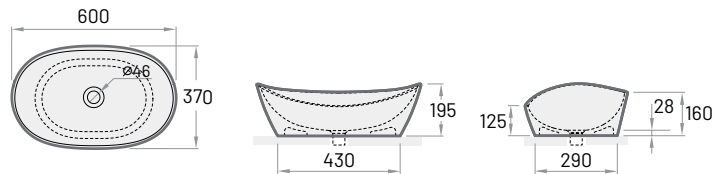

Item	Description	Price EUR		Art. NR.
		White	In colour	White / In colour
AMORE 600×370 mm h = 195 mm Countertop washbasin, overflow not available	Washbasin in Cast Stone with drain*	560	735	IAMO/xx
	Silkstone® washbasin with drain*	600	800	IAMS/xx
	GRAPHITE washbasin with drain*		900	IAMS/01

* The surface of the drain cover is made of the same material and tint as the washbasin.