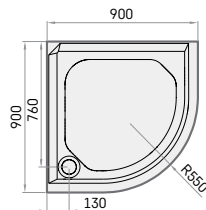

800 × 800 mm
900 × 900 mm
1000 × 1000 mm
h = 165 mm

CLASSIC RO 80 R 550 with kit	375		KDPCLR080/00
CLASSIC RO 90 R 550 with kit	420		KDPCLR090R550/00
CLASSIC RO 90 R 500 with kit	420		KDPCLR090R500/00
CLASSIC RO 100 R 550 with kit	530		KDPCLR0100/00
Optional - Siphon <i>TurboFlow</i> , ø 90 mm	65		0205302

Kit contains: shower tray, panel and adjustable legs

Siphon *TurboFlow*,
ø 90 mm

CL RO 80 R 550

CL RO 90 R 550

CL RO 90 R 500

CL RO 100 R 550