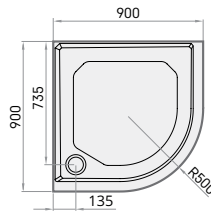

800 × 800 mm
900 × 900 mm
1000 × 1000 mm
h = 165 mm

CLASSIC RO 80 R 550 with kit	375		KDPCLR080/00
CLASSIC RO 90 R 550 with kit	420		KDPCLR090R550/00
CLASSIC RO 90 R 500 with kit	420		KDPCLR090R500/00
CLASSIC RO 100 R 550 with kit	530		KDPCLR0100/00
Optional - Siphon <i>TurboFlow</i> , ø 90 mm	65		0205302

Kit contains: shower tray, panel and adjustable legs

Siphon *TurboFlow*,
ø 90 mm

CL RO 80 R 550

CL RO 90 R 550

CL RO 90 R 500

CL RO 100 R 550