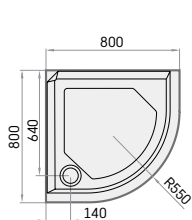

800 × 800 mm
900 × 900 mm
1000 × 1000 mm
h = 165 mm

CLASSIC RO 80 R 550 with kit	375		KDPCLR080/00
CLASSIC RO 90 R 550 with kit	420		KDPCLR090R550/00
CLASSIC RO 90 R 500 with kit	420		KDPCLR090R500/00
CLASSIC RO 100 R 550 with kit	530		KDPCLR0100/00
Optional - Siphon <i>TurboFlow</i> , ø 90 mm	65		0205302

Kit contains: shower tray, panel and adjustable legs

Siphon *TurboFlow*,
ø 90 mm

CL RO 80 R 550

CL RO 90 R 550

CL RO 90 R 500

CL RO 100 R 550