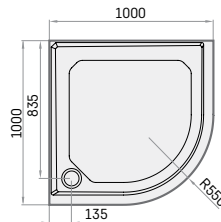

800 × 800 mm
900 × 900 mm
1000 × 1000 mm
h = 165 mm

CLASSIC RO 80 R 550 with kit	375		KDPCLR080/00
CLASSIC RO 90 R 550 with kit	420		KDPCLR090R550/00
CLASSIC RO 90 R 500 with kit	420		KDPCLR090R500/00
CLASSIC RO 100 R 550 with kit	530		KDPCLR0100/00
Optional - Siphon <i>TurboFlow</i> , ø 90 mm	65		0205302

Kit contains: shower tray, panel and adjustable legs

Siphon *TurboFlow*,
ø 90 mm

CL RO 80 R 550

CL RO 90 R 550

CL RO 90 R 500

CL RO 100 R 550