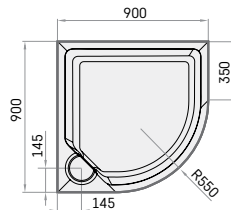

Item	Description	Price EUR		Art. NR.
		White	In colour	White / In colour

CLASSIC NEW

900 × 900 mm
h = 154 mm

CLASSIC NEW RO 90 R 550 with kit	420		KDPCLNRO90/00
Optional - Siphon <i>TurboFlow</i> , ø 60 mm		65	0205243

Kit contains: shower tray, panel and adjustable legs

Siphon *TurboFlow*,
ø 60 mm

CL NEW! RO 90 R 550