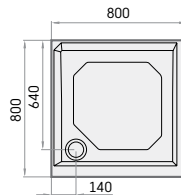

800 × 800 mm

900 × 900 mm

1000 × 1000 mm

h = 165 mm

CLASSIC KV80 with kit	375	KDPCLKV80/00
CLASSIC KV90 with kit	420	KDPCLKV90/00
CLASSIC KV100 with kit	510	KDPCLKV100/00
Optional - Siphon <i>TurboFlow</i> , ø 90 mm	65	0205302

Kit contains: shower tray, panel and adjustable legs

Siphon *TurboFlow*,
ø 90 mm

CL KV 80

CL KV 90

CL KV 100