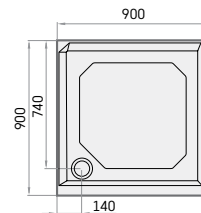

800 × 800 mm

900 × 900 mm

1000 × 1000 mm

h = 165 mm

CLASSIC KV80 with kit	375	KDPCLKV80/00
CLASSIC KV90 with kit	420	KDPCLKV90/00
CLASSIC KV100 with kit	510	KDPCLKV100/00
Optional - Siphon <i>TurboFlow</i> , ø 90 mm	65	0205302

Kit contains: shower tray, panel and adjustable legs

Siphon *TurboFlow*,
ø 90 mm

CL KV 80

CL KV 90

CL KV 100