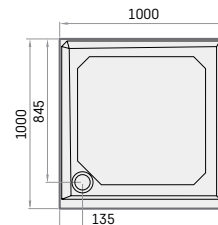

800 × 800 mm

900 × 900 mm

1000 × 1000 mm

h = 165 mm

CLASSIC KV80 with kit	375	KDPCLKV80/00
CLASSIC KV90 with kit	420	KDPCLKV90/00
CLASSIC KV100 with kit	510	KDPCLKV100/00
Optional - Siphon <i>TurboFlow</i> , ø 90 mm	65	0205302

Kit contains: shower tray, panel and adjustable legs

Siphon *TurboFlow*,
ø 90 mm

CL KV 80

CL KV 90

CL KV 100