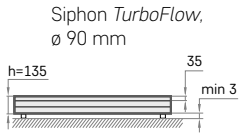

ART RO 80 R 550