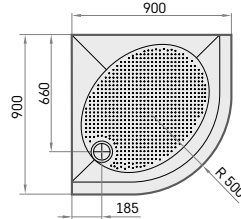

800 × 800 mm
900 × 900 mm
1000 × 1000 mm
h = 135 mm

ART RO 80 R 550 with kit	375	485	KDPARTR080/xx
ART RO 90 R 550 4W with kit	400	530	KDPARTR090R550W/xx
ART RO 90 R 500 with kit	400	530	KDPARTR090R500/xx
ART RO 100 R 550 with kit	565	675	KDPARTR0100/xx
Optional - Siphon <i>TurboFlow</i> , ø 90 mm	65		0205302

Kit contains: shower tray, panel and adjustable legs

ART RO 80 R 550

ART RO 90 R 550 4W

ART RO 90 R 500

ART RO 100 R 550