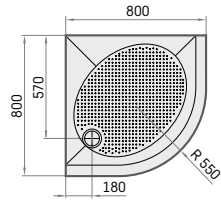

Item

Description

Price EUR

White

In colour

Art. NR.

White / In colour

ART RO

800 × 800 mm
900 × 900 mm
1000 × 1000 mm
h = 135 mm

ART RO 80 R 550 with kit	375	485	KDPARTR080/xx
ART RO 90 R 550 4W with kit	400	530	KDPARTR090R550W/xx
ART RO 90 R 500 with kit	400	530	KDPARTR090R500/xx
ART RO 100 R 550 with kit	565	675	KDPARTR0100/xx
Optional - Siphon <i>TurboFlow</i> , ø 90 mm	65		0205302

Kit contains: shower tray, panel and adjustable legs

ART RO 80 R 550

ART RO 90 R 550 4W

ART RO 90 R 500

ART RO 100 R 550