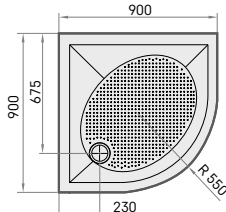

Item

Description

Price EUR

White

In colour

Art. NR.

White / In colour

ART RO

800 × 800 mm
900 × 900 mm
1000 × 1000 mm
h = 135 mm

ART RO 80 R 550 with kit	375	485	KDPARTR080/xx
ART RO 90 R 550 4W with kit	400	530	KDPARTR090R550W/xx
ART RO 90 R 500 with kit	400	530	KDPARTR090R500/xx
ART RO 100 R 550 with kit	565	675	KDPARTR0100/xx
Optional - Siphon <i>TurboFlow</i> , ø 90 mm	65		0205302

Kit contains: shower tray, panel and adjustable legs

ART RO 80 R 550

ART RO 90 R 550 4W

ART RO 90 R 500

ART RO 100 R 550