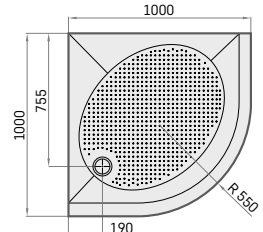

800 × 800 mm
900 × 900 mm
1000 × 1000 mm
h = 135 mm

ART RO 80 R 550 with kit	375	485	KDPARTR080/xx
ART RO 90 R 550 4W with kit	400	530	KDPARTR090R550W/xx
ART RO 90 R 500 with kit	400	530	KDPARTR090R500/xx
ART RO 100 R 550 with kit	565	675	KDPARTR0100/xx
Optional - Siphon <i>TurboFlow</i> , ø 90 mm	65		0205302

Kit contains: shower tray, panel and adjustable legs

ART RO 80 R 550

ART RO 90 R 550 4W

ART RO 90 R 500

ART RO 100 R 550