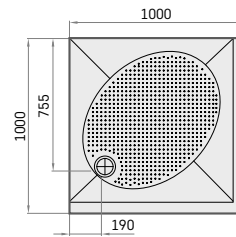

**Item****Description****Price EUR**

White

In colour

**Art. NR.**

White / In colour

**ART KV**

800 × 800 mm  
 900 × 900 mm  
 1000 × 1000 mm  
 h = 135 mm

ART KV 80 with kit	345	485	KDPARTKV80/xx
ART KV 90 with kit	375	530	KDPARTKV90/xx
ART KV 100 with kit	565	700	KDPARTKV100/xx
Optional - Siphon <i>TurboFlow</i> , ø 90 mm	65		0205302

Kit contains: shower tray, panel and adjustable legs

Siphon *TurboFlow*,  
 ø 90 mm

ART KV 80

ART KV 90

ART KV 100