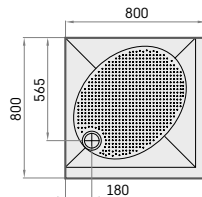

**Item****Description****Price EUR**

White

In colour

**Art. NR.**

White / In colour

**ART KV**

800 × 800 mm  
 900 × 900 mm  
 1000 × 1000 mm  
 h = 135 mm

ART KV 80 with kit	345	485	KDPARTKV80/xx
ART KV 90 with kit	375	530	KDPARTKV90/xx
ART KV 100 with kit	565	700	KDPARTKV100/xx
Optional - Siphon <i>TurboFlow</i> , ø 90 mm	65		0205302

Kit contains: shower tray, panel and adjustable legs

Siphon *TurboFlow*,  
 ø 90 mm

ART KV 80

ART KV 90

ART KV 100