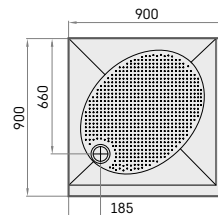

**Item****Description****Price EUR**

White

In colour

**Art. NR.**

White / In colour

**ART KV**

800 × 800 mm  
 900 × 900 mm  
 1000 × 1000 mm  
 h = 135 mm

ART KV 80 with kit	345	485	KDPARTKV80/xx
ART KV 90 with kit	375	530	KDPARTKV90/xx
ART KV 100 with kit	565	700	KDPARTKV100/xx
Optional - Siphon <i>TurboFlow</i> , ø 90 mm	65		0205302

Kit contains: shower tray, panel and adjustable legs

Siphon *TurboFlow*,  
 ø 90 mm

ART KV 80

ART KV 90

ART KV 100