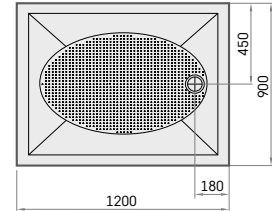

Item**Description****Price EUR**

White

In colour

Art. NR.

White / In colour

**ART**

800 × 1200 mm

900 × 1200 mm

h = 135 mm

ART 80 × 120 with kit	530	700	KDPART80X120/xx
ART 90 × 120 with kit	585	730	KDPART90X120/xx
Optional - Siphon <i>TurboFlow</i> , ø 90 mm	65		0205302

Kit contains: shower tray, panel and adjustable legs

Siphon *TurboFlow*,
ø 90 mm

ART 80 × 120

ART 90 × 120