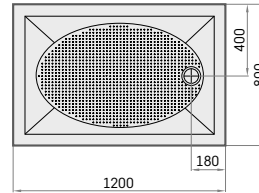

Item**Description****Price EUR**

White

In colour

Art. NR.

White / In colour

**ART**

800 × 1200 mm

900 × 1200 mm

h = 135 mm

ART 80 × 120 with kit	530	700	KDPART80X120/xx
ART 90 × 120 with kit	585	730	KDPART90X120/xx
Optional - Siphon <i>TurboFlow</i> , ø 90 mm	65		0205302

Kit contains: shower tray, panel and adjustable legs

Siphon *TurboFlow*,
ø 90 mm

ART 80 × 120

ART 90 × 120