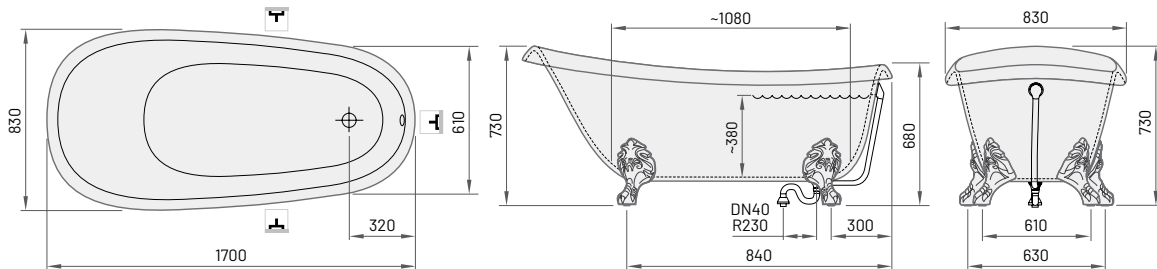

Item	Description	Price EUR		Art. NR.
		White	In colour	White / In colour

VICTORIA
 1700×830×610 mm
 h = 730, 680 mm
 Volume: 225 l
 Weight: 85 / 85 kg

Bath in Cast Stone, ANTICA legs in Cast Stone	3045	4100	VAVICA/xx
Bath in Silkstone®, ANTICA legs in Silkstone®	3940		VAVISS/00
Bath in Silkstone®, ANTICA legs in GRAPHITE	5250		VAVISG/00

Optional:

Drain-overflow in metal, chrome colour	430	SIFVVICM/H
Drain-overflow in metal, bronze colour	685	SIFVVICM/B
Drain-overflow in metal, gold colour	750	SIFVVICM/Z

* It is not possible to order the Victoria Cast Stone bathtub in Glossy Black colour.