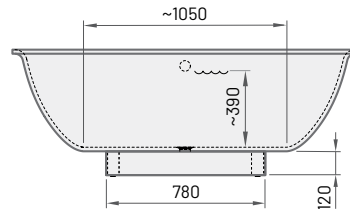

**VERSO**  
 1700×750 mm  
 h = 640 mm  
 Volume: 225 l  
 Weight: 72 kg

A

D

AD

Item	Description	Price EUR		Art. NR.
		White	In colour	White / In colour

	Verso rectangular bath with panel	1345	1735	VAVER/xx
	Verso A - bath with rounded corner and panel	1485	1875	VAVERA/xx
	Verso D - bath with rounded corner and panel	1485	1875	VAVERD/xx
	Verso AD - bath with 2 rounded corners and panel	1625	2015	VAVERAD/xx

Optional:

	Drain-overflow chromed plastic	120		SIFVPAA80/00
	Drain-overflow black metal plastic	225		SIFVPAA80/01

All prices in EUR