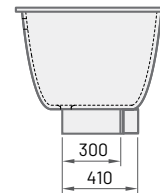

**VERSO**  
 1700×750 mm  
 h = 640 mm  
 Volume: 225 l  
 Weight: 72 kg

A

D

AD

Item	Description	Price EUR		Art. NR.
		White	In colour	White / In colour

	Verso rectangular bath with panel	1345	1735	VAVER/xx
	Verso A - bath with rounded corner and panel	1485	1875	VAVERA/xx
	Verso D - bath with rounded corner and panel	1485	1875	VAVERD/xx
	Verso AD - bath with 2 rounded corners and panel	1625	2015	VAVERAD/xx

Optional:

	Drain-overflow chromed plastic	120		SIFVPAA80/00
	Drain-overflow black metal plastic	225		SIFVPAA80/01

All prices in EUR