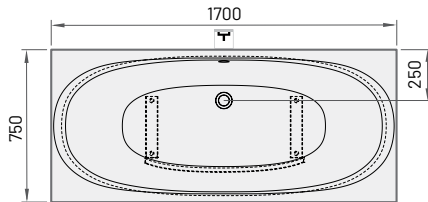

**VERSO**  
 1700×750 mm  
 h = 640 mm  
 Volume: 225 l  
 Weight: 72 kg

A

D

AD

Item	Description	Price EUR		Art. NR.
		White	In colour	White / In colour

	Verso rectangular bath with panel	1345	1735	VAVER/xx
	Verso A - bath with rounded corner and panel	1485	1875	VAVERA/xx
	Verso D - bath with rounded corner and panel	1485	1875	VAVERD/xx
	Verso AD - bath with 2 rounded corners and panel	1625	2015	VAVERAD/xx

Optional:

	Drain-overflow chromed plastic	120		SIFVPAA80/00
	Drain-overflow black metal plastic	225		SIFVPAA80/01

All prices in EUR