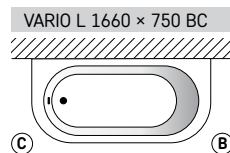

Item	Description	Price EUR		Art. NR.
		White	In colour	White / In colour

Vario collection bathtubs with 2 rounded corners

Bath in Cast Stone, VARIO M 1560 × 750 AD	1540	1910	VAVARMAD/xx
Bath in Cast Stone, VARIO M 1560 × 750 BC	1540	1910	VAVARMBC/xx
Bath in Cast Stone, VARIO L 1660 × 750 AD	1690	2080	VAVARLAD/xx
Bath in Cast Stone, VARIO L 1660 × 750 BC	1690	2080	VAVARLBC/xx
Bath in Cast Stone, VARIO XL 1755 × 800 AD	2015	2320	VAVARXLAD/xx

Vario collection bathtub components:

Drain-overflow chromed plastic* (Vario M, L, XL)	120	SIFVPA80/00
Drain-overflow black metal plastic* (Vario M, L, XL)	120	SIFVPA80/01
Drain-overflow in metal, chrome colour (Vario M)	260	SIFVARM/H
Drain-overflow in metal, chrome colour (Vario L)	260	SIFVARL/H
Drain-overflow in metal, chrome colour (Vario XL)	400	SIFBELM/H