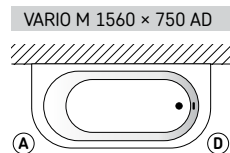

Item	Description	Price EUR		Art. NR.
		White	In colour	White / In colour

Vario collection bathtubs with 2 rounded corners

Bath in Cast Stone, VARIO M 1560 × 750 AD	1540	1910	VAVARMAD/xx
Bath in Cast Stone, VARIO M 1560 × 750 BC	1540	1910	VAVARMBC/xx
Bath in Cast Stone, VARIO L 1660 × 750 AD	1690	2080	VAVARLAD/xx
Bath in Cast Stone, VARIO L 1660 × 750 BC	1690	2080	VAVARLBC/xx
Bath in Cast Stone, VARIO XL 1755 × 800 AD	2015	2320	VAVARXLAD/xx

Vario collection bathtub components:

Drain-overflow chromed plastic* (Vario M, L, XL)	120	SIFVPA80/00
Drain-overflow black metal plastic* (Vario M, L, XL)	120	SIFVPA80/01
Drain-overflow in metal, chrome colour (Vario M)	260	SIFVARM/H
Drain-overflow in metal, chrome colour (Vario L)	260	SIFVARL/H
Drain-overflow in metal, chrome colour (Vario XL)	400	SIFBELM/H