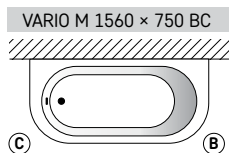

Item	Description	Price EUR		Art. NR.
		White	In colour	White / In colour

Vario collection bathtubs with 2 rounded corners

Bath in Cast Stone, VARIO M 1560 × 750 AD	1540	1910	VAVARMAD/xx
Bath in Cast Stone, VARIO M 1560 × 750 BC	1540	1910	VAVARMBC/xx
Bath in Cast Stone, VARIO L 1660 × 750 AD	1690	2080	VAVARLAD/xx
Bath in Cast Stone, VARIO L 1660 × 750 BC	1690	2080	VAVARLBC/xx
Bath in Cast Stone, VARIO XL 1755 × 800 AD	2015	2320	VAVARXLAD/xx

Vario collection bathtub components:

Drain-overflow chromed plastic* (Vario M, L, XL)	120	SIFVPA80/00
Drain-overflow black metal plastic* (Vario M, L, XL)	120	SIFVPA80/01
Drain-overflow in metal, chrome colour (Vario M)	260	SIFVARM/H
Drain-overflow in metal, chrome colour (Vario L)	260	SIFVARL/H
Drain-overflow in metal, chrome colour (Vario XL)	400	SIFBELM/H