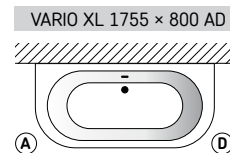

Item	Description	Price EUR		Art. NR.
		White	In colour	White / In colour

Vario collection bathtubs with 2 rounded corners

Bath in Cast Stone, VARIO M 1560 × 750 AD	1540	1910	VAVARMAD/xx
Bath in Cast Stone, VARIO M 1560 × 750 BC	1540	1910	VAVARMBC/xx
Bath in Cast Stone, VARIO L 1660 × 750 AD	1690	2080	VAVARLAD/xx
Bath in Cast Stone, VARIO L 1660 × 750 BC	1690	2080	VAVARLBC/xx
Bath in Cast Stone, VARIO XL 1755 × 800 AD	2015	2320	VAVARXLAD/xx

Vario collection bathtub components:

Drain-overflow chromed plastic* (Vario M, L, XL)	120	SIFVPA80/00
Drain-overflow black metal plastic* (Vario M, L, XL)	120	SIFVPA80/01
Drain-overflow in metal, chrome colour (Vario M)	260	SIFVARM/H
Drain-overflow in metal, chrome colour (Vario L)	260	SIFVARL/H
Drain-overflow in metal, chrome colour (Vario XL)	400	SIFBELM/H