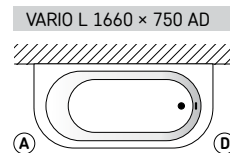

Item	Description	Price EUR		Art. NR.
		White	In colour	White / In colour

Vario collection bathtubs with 2 rounded corners

Bath in Cast Stone, VARIO M 1560 × 750 AD	1540	1910	VAVARMAD/xx
Bath in Cast Stone, VARIO M 1560 × 750 BC	1540	1910	VAVARMBC/xx
Bath in Cast Stone, VARIO L 1660 × 750 AD	1690	2080	VAVARLAD/xx
Bath in Cast Stone, VARIO L 1660 × 750 BC	1690	2080	VAVARLBC/xx
Bath in Cast Stone, VARIO XL 1755 × 800 AD	2015	2320	VAVARXLAD/xx

Vario collection bathtub components:

Drain-overflow chromed plastic* (Vario M, L, XL)	120	SIFVPA80/00
Drain-overflow black metal plastic* (Vario M, L, XL)	120	SIFVPA80/01
Drain-overflow in metal, chrome colour (Vario M)	260	SIFVARM/H
Drain-overflow in metal, chrome colour (Vario L)	260	SIFVARL/H
Drain-overflow in metal, chrome colour (Vario XL)	400	SIFBELM/H