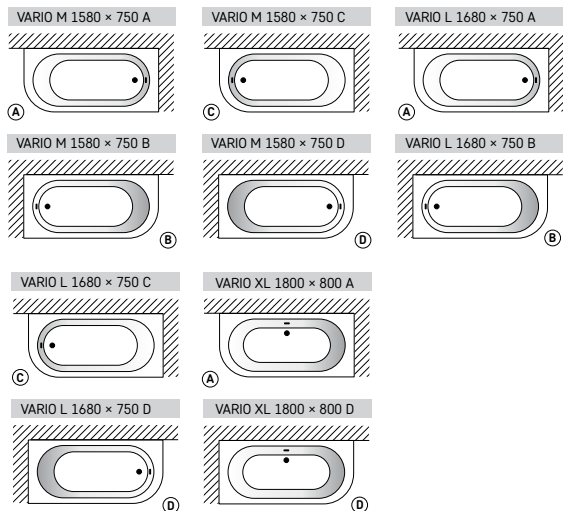

## Description

## Art. NR.

White In colour

White / In colour

Vario collection bathtubs  
with 1 rounded corner

Bath in Cast Stone, VARIO M 1580 × 750 A *	1400	1770	VAVARMA/xx
Bath in Cast Stone, VARIO M 1580 × 750 B *	1400	1770	VAVARMB/xx
Bath in Cast Stone, VARIO M 1580 × 750 C *	1400	1770	VAVARMC/xx
Bath in Cast Stone, VARIO M 1580 × 750 D *	1400	1770	VAVARMD/xx
Bath in Cast Stone, VARIO L 1680 × 750 A **	1550	1940	VAVARLA/xx
Bath in Cast Stone, VARIO L 1680 × 750 B **	1550	1940	VAVARLB/xx
Bath in Cast Stone, VARIO L 1680 × 750 C **	1550	1940	VAVARLC/xx
Bath in Cast Stone, VARIO L 1680 × 750 D **	1550	1940	VAVARLD/xx
Bath in Cast Stone, VARIO XL 1800 × 800 A	1875	2180	VAVARXLA/xx
Bath in Cast Stone, VARIO XL 1800 × 800 D	1875	2180	VAVARXLD/xx
Shortening the bathtub length to min. (see drawing)	145		RVSA