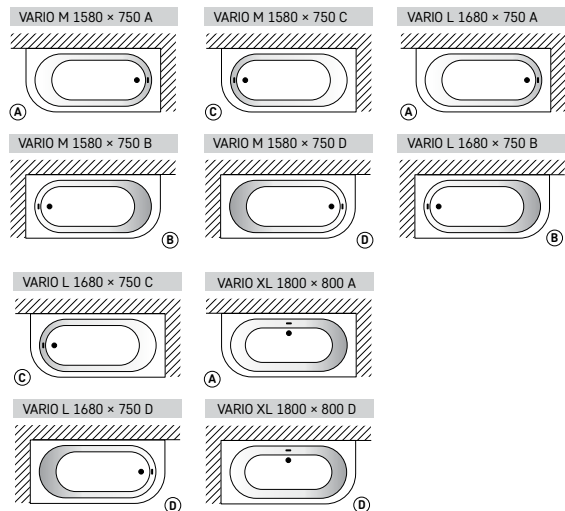

Vario collection bathtubs
with 1 rounded corner

Item	Description	Price EUR		Art. NR.
		White	In colour	White / In colour

Bath in Cast Stone, VARIO M 1580 × 750 A *	1400	1770	VAVARMA/xx
Bath in Cast Stone, VARIO M 1580 × 750 B *	1400	1770	VAVARMB/xx
Bath in Cast Stone, VARIO M 1580 × 750 C *	1400	1770	VAVARMC/xx
Bath in Cast Stone, VARIO M 1580 × 750 D *	1400	1770	VAVARMD/xx
Bath in Cast Stone, VARIO L 1680 × 750 A **	1550	1940	VAVARLA/xx
Bath in Cast Stone, VARIO L 1680 × 750 B **	1550	1940	VAVARLB/xx
Bath in Cast Stone, VARIO L 1680 × 750 C **	1550	1940	VAVARLC/xx
Bath in Cast Stone, VARIO L 1680 × 750 D **	1550	1940	VAVARLD/xx
Bath in Cast Stone, VARIO XL 1800 × 800 A	1875	2180	VAVARXLA/xx
Bath in Cast Stone, VARIO XL 1800 × 800 D	1875	2180	VAVARXLD/xx
Shortening the bathtub length to min. (see drawing)		145	RVSA
Vario collection bathtub components:			
Drain-overflow chromed plastic * (Vario M, L, XL)	120		SIFVPAA80/00
Drain-overflow black metal plastic * (Vario M, L, XL)	120		SIFVPAA80/01
Drain-overflow in metal, chrome colour (Vario M)	260		SIFVVARM/H
Drain-overflow in metal, chrome colour (Vario L)	260		SIFVVARL/H
Drain-overflow in metal, chrome colour (Vario XL)	400		SIFVBELM/H