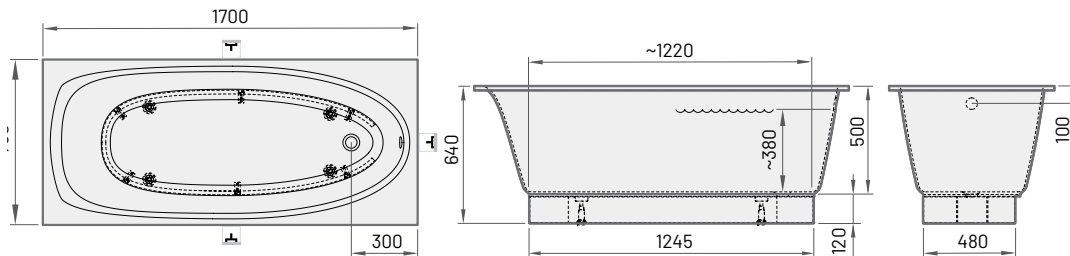

Item

Description

Price EUR

Art. NR.

White In colour

White / In colour

UNO 170

1700×750 mm

h = 640 mm

Volume: 240 l

Weight: 90 kg

Bath in Cast Stone	1145	1555	VAUNOGR/xx
Front panel, small	120	170	PAUNOGRM/xx
Drain-overflow chromed plastic	120	120	SIFVPAA80/00
TOTAL	1385	1845	

Optional:

Drain-overflow in metal, chrome colour	260	SIFVUNO/H
Drain-overflow black metal plastic	225	SIFVPAA80/01