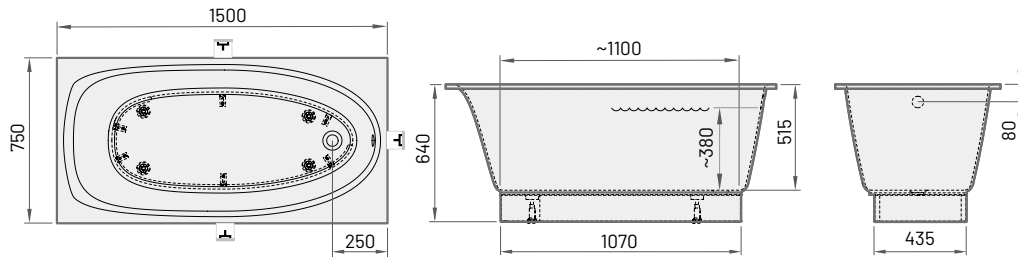

Item	Description	Price EUR		Art. NR.
		White	In colour	White / In colour

UNO 150
 1500×750 mm
 h = 640 mm
 Volume: 210 l
 Weight: 83 kg

Bath in Cast Stone	1045	1475	VAUNO/xx
Front panel, small	105	170	PAUNOM/xx
Drain-overflow chromed plastic	120	120	SIFVPAA80/00
TOTAL	1270	1765	

Optional:

Drain-overflow in metal, chrome colour	260		SIFVUNO/H
Drain-overflow black metal plastic	225		SIFVPAA80/01

All prices in EUR