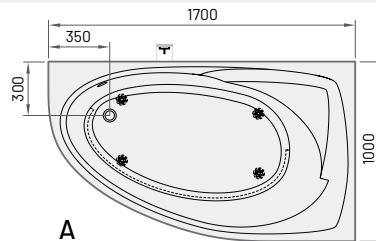

Item**Description****Price EUR****Art. NR.**

White

In colour

White / In colour

**TRE 170 A/D**

1700×1000 mm

h = 650 mm

Volume: 270 l

Weight: 106 kg

Bath in Cast Stone (left/right side)

1255

1665

VATREGR/A/xx; VATREGR/D/xx

Front panel, small

120

150

Optional:

Front panel, high (left/right side)

245

380

PATREGRA/A/xx;
PATREGRA/D/xx

Drain-overflow black metal plastic

225

SIFVPAA80/01