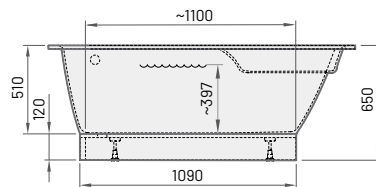

Weight: 106 kg

Bath in Cast Stone (left/right side)

1255

1665

VATREGR/A/xx; VATREGR/D/xx

Front panel, small

120

150

Optional:

Front panel, high (left/right side)

245

380

PATREGRA/A/xx;
PATREGRA/D/xx

Drain-overflow black metal plastic

225

SIFVPAA80/01