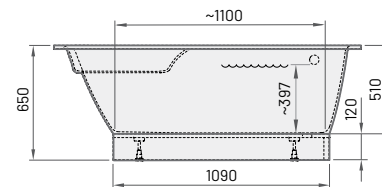

Weight: 106 kg

Bath in Cast Stone (left/right side)

1255

1665

VATREGR/A/xx; VATREGR/D/xx

Front panel, small

120

150

Optional:

Front panel, high (left/right side)

245

380

PATREGRA/A/xx;
PATREGRA/D/xx

Drain-overflow black metal plastic

225

SIFVPAA80/01