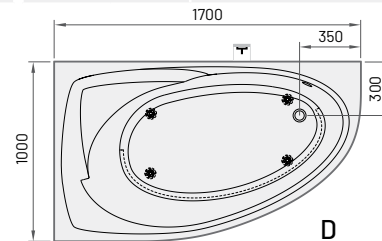

Item**Description****Price EUR****Art. NR.**

White

In colour

White / In colour

**TRE 170 A/D**

1700×1000 mm

h = 650 mm

Volume: 270 l

Weight: 106 kg

Bath in Cast Stone (left/right side)

1255

1665

VATREGR/A/xx; VATREGR/D/xx

Front panel, small

120

150

Optional:

Front panel, high (left/right side)

245

380

PATREGRA/A/xx;
PATREGRA/D/xx

Drain-overflow black metal plastic

225

SIFVPAA80/01