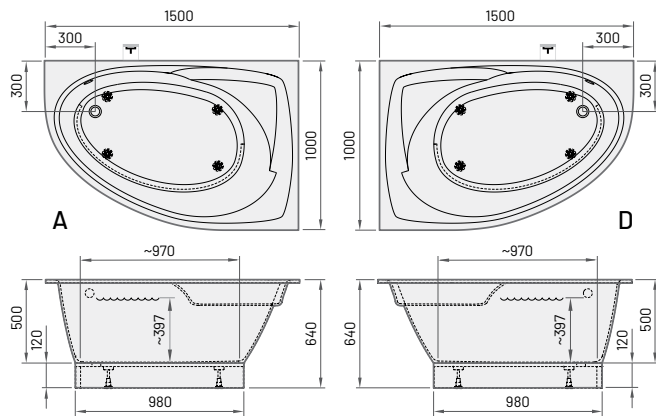

Item**Description****Price EUR****Art. NR.**

White In colour

White / In colour

**TRE 150 A/D**

1500×1000 mm

h = 640 mm

Volume: 240 l

Weight: 92 kg

Bath in Cast Stone (left/right side)	1135	1540	VATRE/A/xx; VATRE/D/xx
Front panel, small	120	170	PATREM/xx
Drain-overflow chromed plastic	120	120	SIFVPAA80/00
TOTAL	1375	1830	

Optional:

Front panel, high (left/right side)	245	380	PATREA/A/xx; PATREA/D/xx
Drain-overflow black metal plastic	225		SIFVPAA80/01