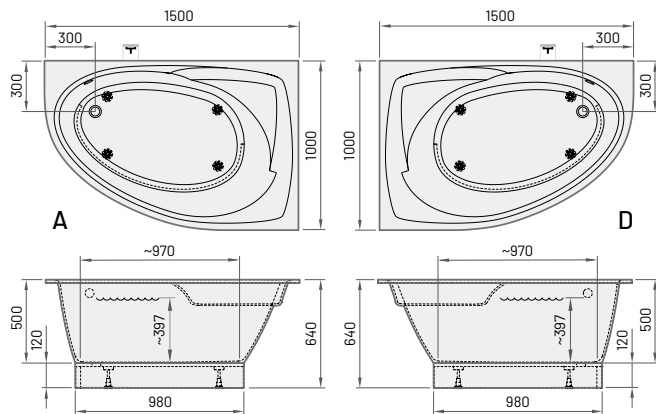

**Item****Description****Price EUR****Art. NR.**

White In colour

White / In colour

**TRE 150 A/D**

1500×1000 mm

h = 640 mm

Volume: 240 l

Weight: 92 kg

Bath in Cast Stone (left/right side)	1135	1540	VATRE/A/xx; VATRE/D/xx
Front panel, small	120	170	PATREM/xx
Drain-overflow chromed plastic	120	120	SIFVPAA80/00
<b>TOTAL</b>	<b>1375</b>	<b>1830</b>	

Optional:

Front panel, high (left/right side)	245	380	PATREA/A/xx; PATREA/D/xx
Drain-overflow black metal plastic	225		SIFVPAA80/01

All prices in EUR