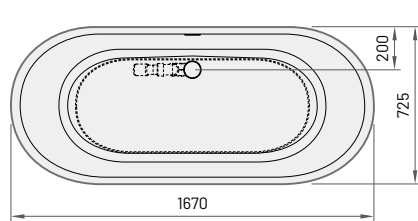

All prices in EUR