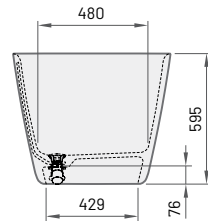

All prices in EUR