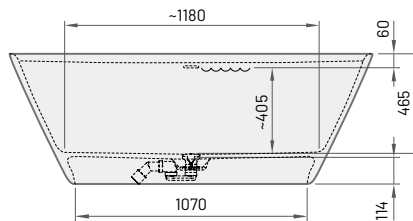

All prices in EUR