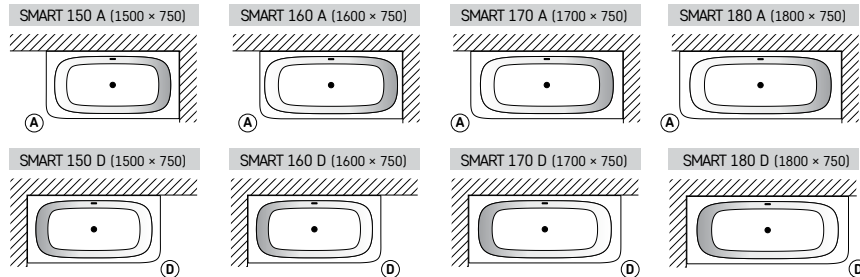

Item	Description	Price EUR		Art. NR.
		White	In colour	White / In colour

Smart collection bathtubs
with 1 rounded corner

Bath in Cast Stone, SMART 150 A (1500 × 750)	1245	1545	VASMA150A/xx
Bath in Cast Stone, SMART 150 D (1500 × 750)	1245	1545	VASMA150D/xx
Bath in Cast Stone, SMART 160 A (1600 × 750)	1430	1800	VASMA160A/xx
Bath in Cast Stone, SMART 160 D (1600 × 750)	1430	1800	VASMA160D/xx
Bath in Cast Stone, SMART 170 A (1700 × 750)	1615	2015	VASMA170A/xx
Bath in Cast Stone, SMART 170 D (1700 × 750)	1615	2015	VASMA170D/xx
Bath in Cast Stone, SMART 180 A (1800 × 750)	1805	2260	VASMA180A/xx
Bath in Cast Stone, SMART 180 D (1800 × 750)	1805	2260	VASMA180D/xx

Smart collection bathtub components:

Drain-overflow chromed plastic	120	SIFVPAA80/00
Drain-overflow black metal plastic	225	SIFVPAA80/01

All prices in EUR