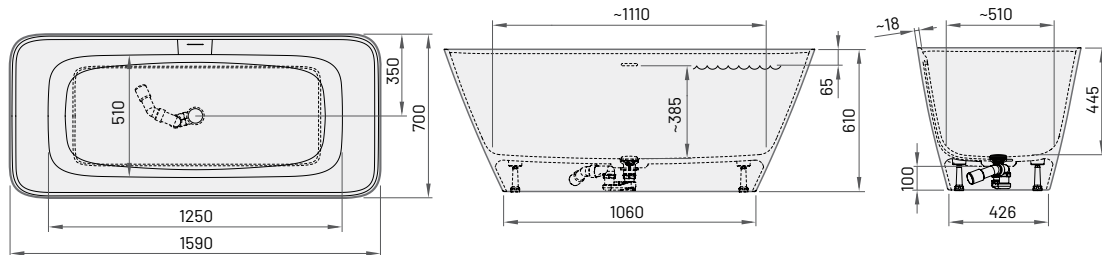

QUADRO

1590×700 mm

h = 610 mm

Volume: 275 l

Weight: 104/115 kg

Integrated push-open

drain-overflow

(included)

Bath in Cast Stone	2680	3730	VAQUA/xx
Bath in Silkstone®	3465	3990	VAQUAS/xx
Bath in GRAPHITE		4675	VAQUAS/01