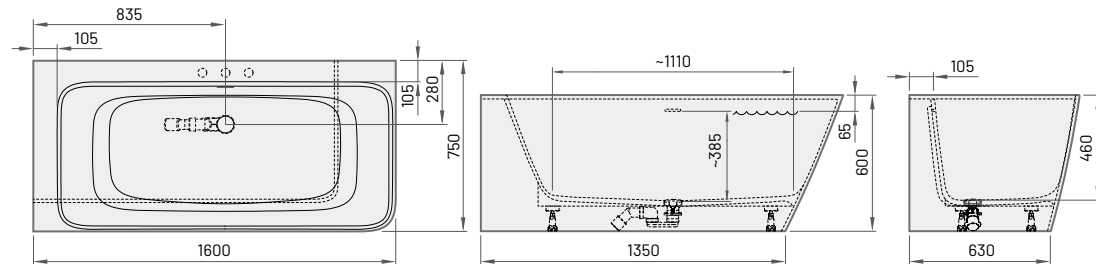

All prices in EUR