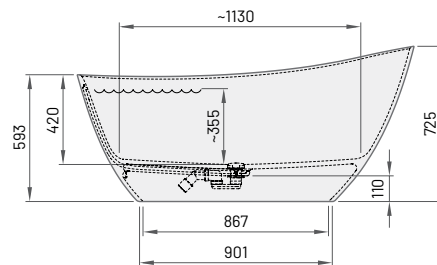

Item

Description

Price EUR

White In colour

Art. NR.

White / In colour

PERLA ONDA

1575 × 740 mm

h = 725, 593 mm

Volume: 240 l

Weight: 106/87 kg

Integrated push-open
drain-overflow (included)

Bath in Cast Stone	2520	3200	VAPERLOND/xx
Bath in Silkstone®	3465	3940	VAPERLSOND/xx
Bath in GRAPHITE		4675	VAPERLSOND/01