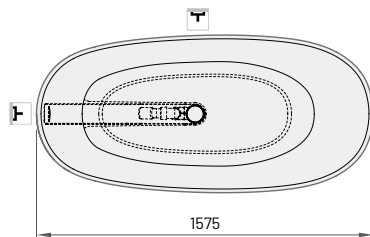

Item

Description

Price EUR

White In colour

Art. NR.

White / In colour

PERLA ONDA

1575 × 740 mm

h = 725, 593 mm

Volume: 240 l

Weight: 106/87 kg

Integrated push-open
drain-overflow (included)

Bath in Cast Stone	2520	3200	VAPERLOND/xx
Bath in Silkstone®	3465	3940	VAPERLSOND/xx
Bath in GRAPHITE		4675	VAPERLSOND/01