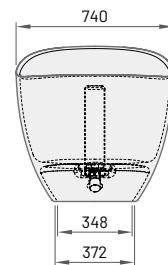

Item

Description

Price EUR

White In colour

Art. NR.

White / In colour

PERLA ONDA

1575 × 740 mm

h = 725, 593 mm

Volume: 240 l

Weight: 106/87 kg

Integrated push-open
drain-overflow (included)

Bath in Cast Stone	2520	3200	VAPERLOND/xx
Bath in Silkstone®	3465	3940	VAPERLSOND/xx
Bath in GRAPHITE		4675	VAPERLSOND/01