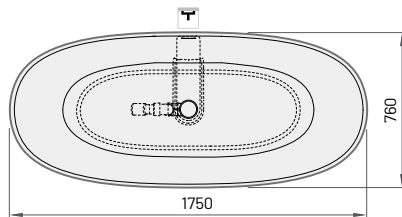

Item

Description

Price EUR

Art. NR.

White In colour

White / In colour

PERLA 175

1750 × 760 mm

h = 600 mm

Volume: 315 l

Weight: 120/97 kg

Integrated push-open

drain-overflow (included)

Bath in Cast Stone	2940	3835	VAPERL175/xx
Bath in Silkstone®	3835	4410	VAPERLS175/xx
Bath in GRAPHITE		5200	VAPERLS175/01