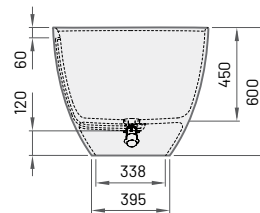

Item

Description

Price EUR

Art. NR.

White In colour

White / In colour

PERLA 175

1750 × 760 mm

h = 600 mm

Volume: 315 l

Weight: 120/97 kg

Integrated push-open

drain-overflow (included)

Bath in Cast Stone	2940	3835	VAPERL175/xx
Bath in Silkstone®	3835	4410	VAPERLS175/xx
Bath in GRAPHITE		5200	VAPERLS175/01