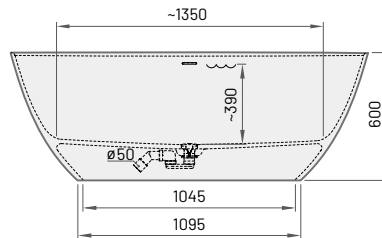

Item

Description

Price EUR

Art. NR.

White In colour

White / In colour

PERLA 175

1750 × 760 mm

h = 600 mm

Volume: 315 l

Weight: 120/97 kg

Integrated push-open

drain-overflow (included)

Bath in Cast Stone	2940	3835	VAPERL175/xx
Bath in Silkstone®	3835	4410	VAPERLS175/xx
Bath in GRAPHITE		5200	VAPERLS175/01