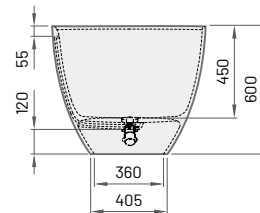

Item	Description	Price EUR		Art. NR.
		White	In colour	White / In colour

PERLA 160
 1600 x 750 mm
 h = 600 mm
 Volume: 275 l
 Weight: 107/85 kg
 Integrated push-open
drain-overflow (included)

Bath in Cast Stone	2520	3200	VAPERL/xx
Bath in Silkstone®	3465	3940	VAPERLS/xx
Bath in GRAPHITE		4675	VAPERLS/01