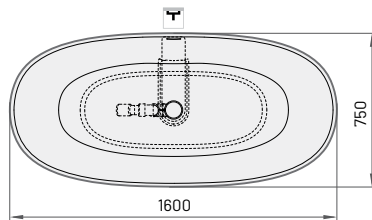

Item	Description	Price EUR		Art. NR.
		White	In colour	White / In colour

PERLA 160
 1600 x 750 mm
 h = 600 mm
 Volume: 275 l
 Weight: 107/85 kg
 Integrated push-open
drain-overflow (included)

Bath in Cast Stone	2520	3200	VAPERL/xx
Bath in Silkstone®	3465	3940	VAPERLS/xx
Bath in GRAPHITE		4675	VAPERLS/01