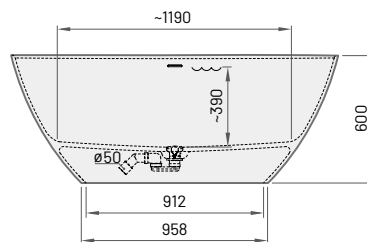

Item	Description	Price EUR		Art. NR.
		White	In colour	White / In colour

PERLA 160
 1600 x 750 mm
 h = 600 mm
 Volume: 275 l
 Weight: 107/85 kg
 Integrated push-open
drain-overflow (included)

Bath in Cast Stone	2520	3200	VAPERL/xx
Bath in Silkstone®	3465	3940	VAPERLS/xx
Bath in GRAPHITE		4675	VAPERLS/01