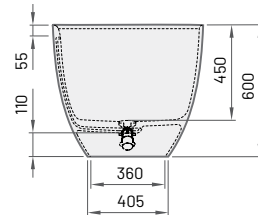

All prices in EUR