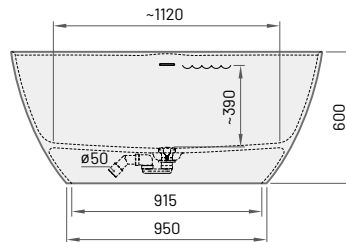

All prices in EUR