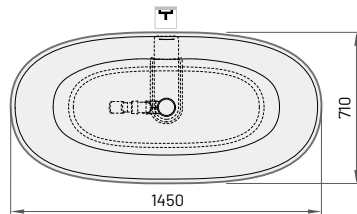

All prices in EUR