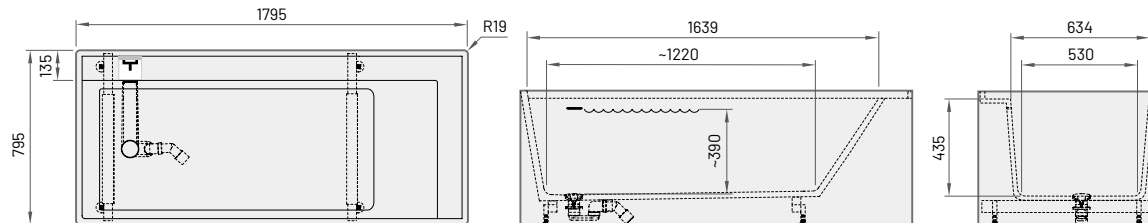

All prices in EUR