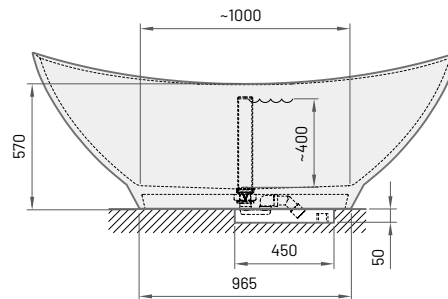

Item

Description

Price EUR

Art. NR.

White In colour White / In colour

FELICE

1945×830 mm
h = 715 mm
Volume: 280 l
Weight: 128 kg
Integrated
push-open
drain-overflow
(included)

Bath in Silkstone®

4045

4620

VAFES/xx

Bath in GRAPHITE

5515

VAFES/01

NOTE! FELICE bath requires a 50 mm recess in the floor for the drain
(see. installation manual www.paabaths.com)

All prices in EUR