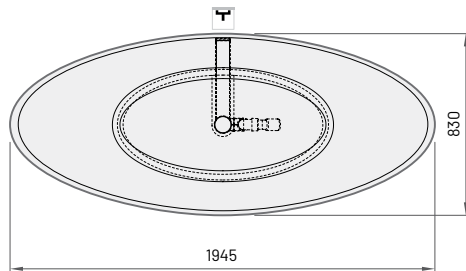

Item

Description

Price EUR

Art. NR.

White In colour White / In colour

FELICE

1945×830 mm
h = 715 mm
Volume: 280 l
Weight: 128 kg
Integrated
push-open
drain-overflow
(included)

Bath in Silkstone®

4045

4620

VAFES/xx

Bath in GRAPHITE

5515

VAFES/01

NOTE! FELICE bath requires a 50 mm recess in the floor for the drain
(see. installation manual www.paabaths.com)

All prices in EUR