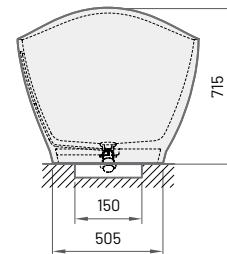

Item

Description

Price EUR

Art. NR.

White In colour White / In colour

FELICE

1945×830 mm
h = 715 mm
Volume: 280 l
Weight: 128 kg
Integrated
push-open
drain-overflow
(included)

Bath in Silkstone®

4045

4620

VAFES/xx

Bath in GRAPHITE

5515

VAFES/01

NOTE! FELICE bath requires a 50 mm recess in the floor for the drain
(see. installation manual www.paabaths.com)

All prices in EUR