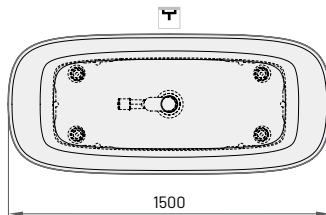

DUNA

1500×650 mm

h = 600 mm

Volume: 265 l

Weight: 75 / 67 kg

Integrated push-open
drain (included)

Bath in Cast Stone

2255

2850

VADUNA/xx

Bath in Silkstone®

2780

3350

VADUNS/xx

Bath in GRAPHITE

4050

VADUNS/01

NOTE! Duna bath has no overflow.