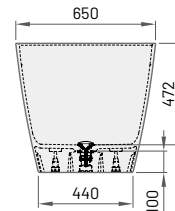

DUNA

1500×650 mm

h = 600 mm

Volume: 265 l

Weight: 75 / 67 kg

Integrated push-open
drain (included)

Bath in Cast Stone

2255

2850

VADUNA/xx

Bath in Silkstone®

2780

3350

VADUNS/xx

Bath in GRAPHITE

4050

VADUNS/01

NOTE! Duna bath has no overflow.