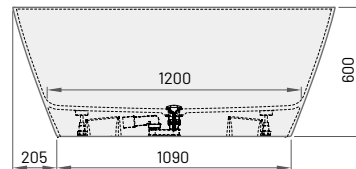

DUNA

1500×650 mm

h = 600 mm

Volume: 265 l

Weight: 75 / 67 kg

Integrated push-open
drain (included)

Bath in Cast Stone

2255

2850

VADUNA/xx

Bath in Silkstone®

2780

3350

VADUNS/xx

Bath in GRAPHITE

4050

VADUNS/01

NOTE! Duna bath has no overflow.