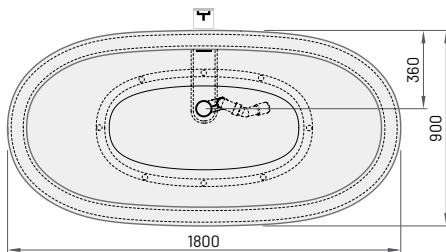

Item**Description****Price EUR****Art. NR.**

White In colour White / In colour

**DOLCE**

1800×900 mm

h = 650 mm

Volume: 260 l

Weight: 145 / 148 kg

Bath in Silkstone®

4200

VADOS/00

Bath in GRAPHITE

5620

VADOS/01

Integrated push-open *drain-overflow* (included)

All prices in EUR