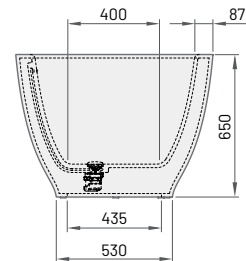

Item**Description****Price EUR****Art. NR.**

White In colour White / In colour

**DOLCE**

1800×900 mm

h = 650 mm

Volume: 260 l

Weight: 145 / 148 kg

Bath in Silkstone®

4200

VADOS/00

Bath in GRAPHITE

5620

VADOS/01

Integrated push-open *drain-overflow* (included)

All prices in EUR