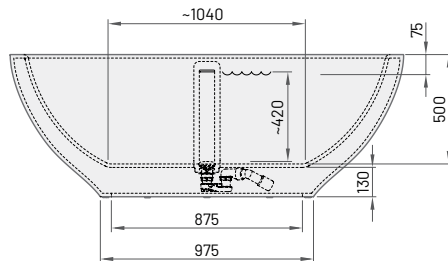

Item**Description****Price EUR****Art. NR.**

White In colour White / In colour

**DOLCE**

1800×900 mm

h = 650 mm

Volume: 260 l

Weight: 145 / 148 kg

Bath in Silkstone®

4200

VADOS/00

Bath in GRAPHITE

5620

VADOS/01

Integrated push-open *drain-overflow* (included)

All prices in EUR