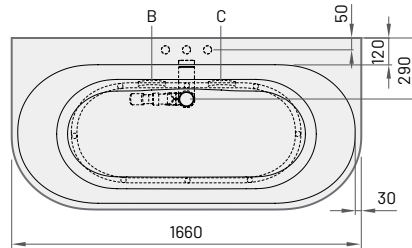

DECO WALL

1660×810 mm

h = 630 mm

Volume: 240 l

Weight: 120 kg

Integrated push-open
drain-overflow (included)

Bath in Silkstone®*

3465

3990

VADEWAS/XX

Bath in GRAPHITE

4675

VADEWAS/01

Optional:

Cut-out for connection to the sewerage system (B/C)

120

RFREZSS

Cut-outs for mixer taps

130

RURBSS

* The location of the cut-outs for the mixer tap and the location of the sewerage hole must be indicated in the order notes. When ordering a tinted bath, the colour name must be indicated in the order notes, the entire bathtub is tinted.

Attention! According to an EU industry standard, not all mixer taps are suitable for placement on the edge of this bathtub.