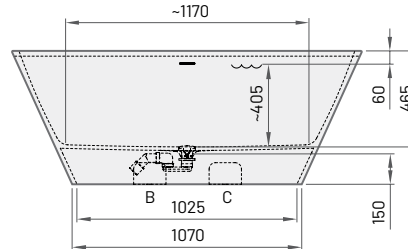

DECO WALL

1660×810 mm

h = 630 mm

Volume: 240 l

Weight: 120 kg

Integrated push-open
drain-overflow (included)

Bath in Silkstone®*

3465

3990

VADEWAS/XX

Bath in GRAPHITE

4675

VADEWAS/01

Optional:

Cut-out for connection to the sewerage system (B/C)

120

RFREZSS

Cut-outs for mixer taps

130

RURBSS

* The location of the cut-outs for the mixer tap and the location of the sewerage hole must be indicated in the order notes. When ordering a tinted bath, the colour name must be indicated in the order notes, the entire bathtub is tinted.

Attention! According to an EU industry standard, not all mixer taps are suitable for placement on the edge of this bathtub.