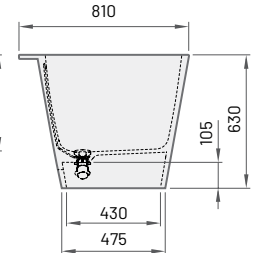

DECO WALL

1660×810 mm

h = 630 mm

Volume: 240 l

Weight: 120 kg

Integrated push-open
drain-overflow (included)

Bath in Silkstone®*

3465

3990

VADEWAS/XX

Bath in GRAPHITE

4675

VADEWAS/01

Optional:

Cut-out for connection to the sewerage system (B/C)

120

RFREZSS

Cut-outs for mixer taps

130

RURBSS

* The location of the cut-outs for the mixer tap and the location of the sewerage hole must be indicated in the order notes. When ordering a tinted bath, the colour name must be indicated in the order notes, the entire bathtub is tinted.

Attention! According to an EU industry standard, not all mixer taps are suitable for placement on the edge of this bathtub.