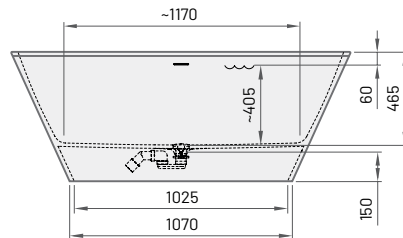

DECO RIM

1660 × 810 mm

h = 630 mm

Volume: 240 l

Weight: 110 kg

Integrated push-open
drain-overflow (included)

Bath in Silkstone®*

3465

3990

VADERIS/xx

Bath in GRAPHITE

4675

VADERIS/01

The position of the towel holder (A or D, see drawing) must be indicated in the order notes.

*When ordering a tinted bath, the colour name must be indicated in the order notes, the entire bathtub is tinted.