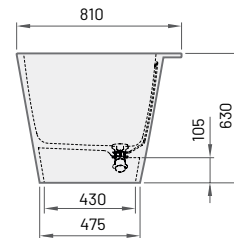

DECO RIM

1660 × 810 mm

h = 630 mm

Volume: 240 l

Weight: 110 kg

Integrated push-open
drain-overflow (included)

Bath in Silkstone®*

3465

3990

VADERIS/xx

Bath in GRAPHITE

4675

VADERIS/01

The position of the towel holder (A or D, see drawing) must be indicated in the order notes.

*When ordering a tinted bath, the colour name must be indicated in the order notes, the entire bathtub is tinted.