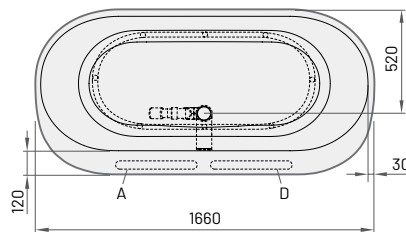

DECO RIM

1660 × 810 mm

h = 630 mm

Volume: 240 l

Weight: 110 kg

Integrated push-open
drain-overflow (included)

Bath in Silkstone®*

3465

3990

VADERIS/xx

Bath in GRAPHITE

4675

VADERIS/01

The position of the towel holder (A or D, see drawing) must be indicated in the order notes.

*When ordering a tinted bath, the colour name must be indicated in the order notes, the entire bathtub is tinted.